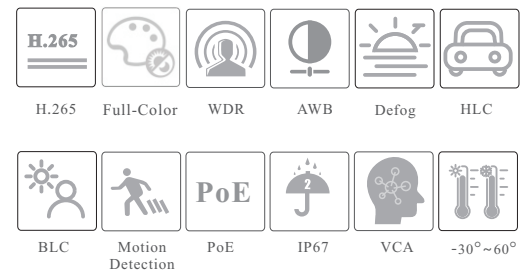

### 5MP Full-Color Bullet Network Camera

- 5MP (2592 × 1944) H.265 full real time coding
- Max. resolution: 2592 × 1944
- 24/7 full color imaging
- 20 ~ 30m white light view distance
- 3D DNR, true WDR, HLC, BLC, Defog, and ROI coding
- 1CH audio input
- Built-in micro SD card slot, up to 256GB
- DC12V/PoE power supply
- IP 67 ingress protection
- Support three streams
- Support remote monitoring by smart phones & tablet PCs with iOS and Android OS
- Intelligent analytics