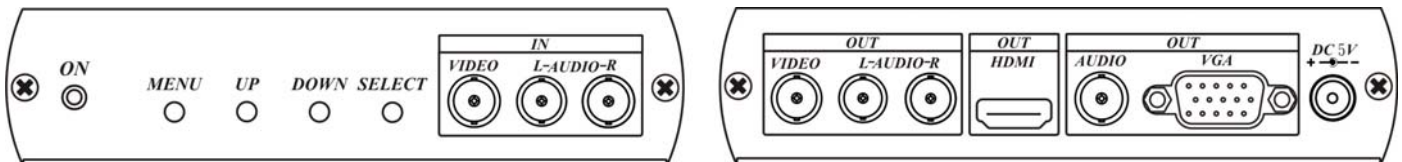

### Factory Default value setting :

Resolution	800 x 600
Brightness	50
Contrast	50
Saturation	50
Hue	50

**NOTE: Wrong Resolution setting will cause the picture not display, please initialize factory default value.**

**View of Connection and Installation:**

**Panel View:**

**Specification:**

ITEM	AD001HH
Resolution	Up to 1920 x 1080 non-interlaced to 60Hz
Composite Video	RCA Input/Output x 2
Stereo Audio	RCA Input/Output x 4 · PHONE JACK 3.5mm x 1
VGA Connector	15-pin Mini D-sub (High Density) x 1
HDMI Connector	HDMI x 1
Function Button	Button x 4
Function Adjust	Resolution · Brightness · Contrast · Saturation · Hue
Power Supply	5V DC · 2000mA Regulated ( External )
Power Consumption	1100 mA ( max )
Dimensions W x H x D mm	140 x 96.5 x 32 (mm)
Weight g	350 g