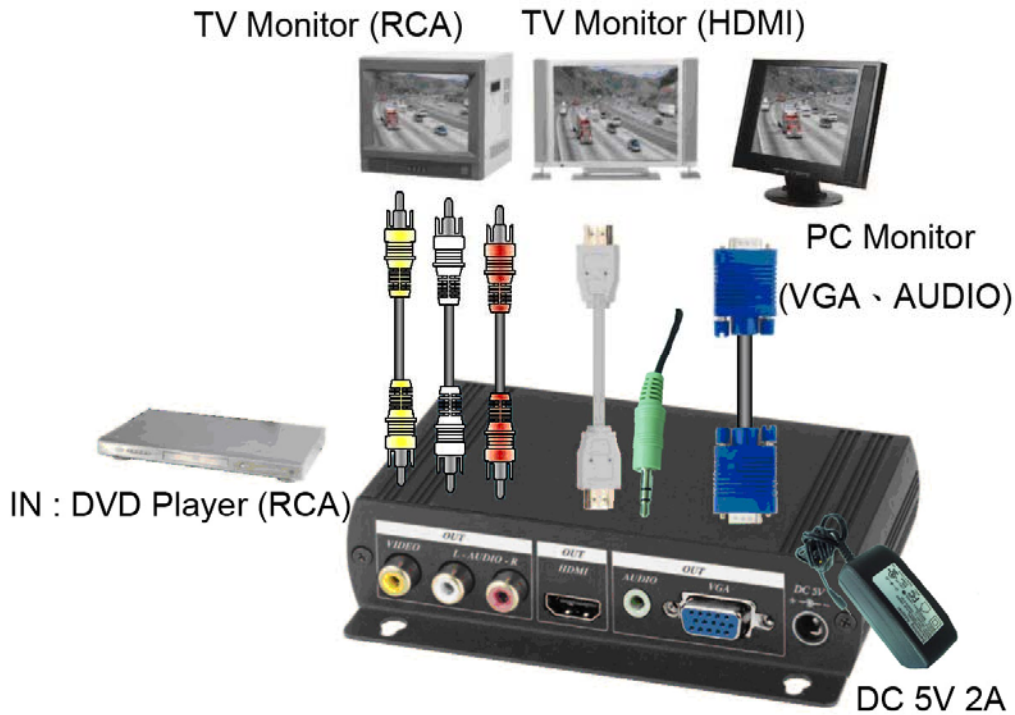

### Button Function:

- MENU : OSD ON/OFF 。
- UP : Select up or Increase setting value
- DOWN : Select down or Increase setting value
- SELECT : Select or setting.

### OSD Menu :

- Resolution  
Press SELECT button to setup resolution: 800x600 、 1024x768 、 1280x720 、 1920x1080
- Brightness  
Press UP or DOWN button to decrease/increase from 0 ~100 。
- Contrast  
Press UP or DOWN button to decrease/increase from 0 ~100 。
- Saturation  
Press UP or DOWN button to decrease/increase from 0 ~100 。
- Hue  
Press UP or DOWN button to decrease/increase from 0 ~100 。

### Factory Default value setting :

Resolution	800 x 600
Brightness	50
Contrast	50
Saturation	50
Hue	50

**NOTE: Wrong Resolution setting will cause the picture not display, please initialize factory default value.**

**View of Connection and Installation:**

**Panel View:**

**Specification:**

ITEM	AD001HH
Resolution	Up to 1920 x 1080 non-interlaced to 60Hz
Composite Video	RCA Input/Output x 2
Stereo Audio	RCA Input/Output x 4 · PHONE JACK 3.5mm x 1
VGA Connector	15-pin Mini D-sub (High Density) x 1
HDMI Connector	HDMI x 1
Function Button	Button x 4
Function Adjust	Resolution · Brightness · Contrast · Saturation · Hue
Power Supply	5V DC · 2000mA Regulated ( External )
Power Consumption	1100 mA ( max )
Dimensions W x H x D mm	140 x 96.5 x 32 (mm)
Weight g	350 g