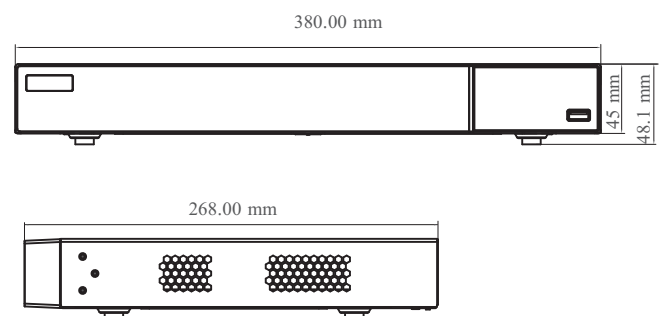

Features

- Support 16/32CH 8MP/6MP/5MP/4MP/3MP/1080P/1280×1024/960P/720P/960H/D1/CIF IP video input
- H.265S / H.265+ / H.265 / H.264 coding
- Intuitive and user-friendly Graphic User Interface (GUI), Windows style operation by mouse
- Search : time slice, time, event, tag and smart search
- Support multiple VCA (Video Content Analytics) events, such as object abandoned/missing, region intrusion, tripwire, video exception, etc.
- Support POS information overlay on live view and playback
  Playback : 16CH simultaneous playback
- Express and flexible backup via USB, network and so on
- Pentaplex : preview, record, playback, backup and remote access
- DHCP, DDNS, PPPoE network protocol
- Remote control via Web or CMS : preview, playback, backup, PTZ and configuration
- Dual stream technology for local storage with high definition, remote network transmission and remote surveillance with mobile device
- Multi-user online simultaneously
- Authorization management, log view and device status view
- 4K ultra high resolution output, true high resolution display
- Support NAT function and QRCode scanning by mobile phones
- Powerful mobile surveillance by smart phones with iOS and Andriod OS

Dimensions