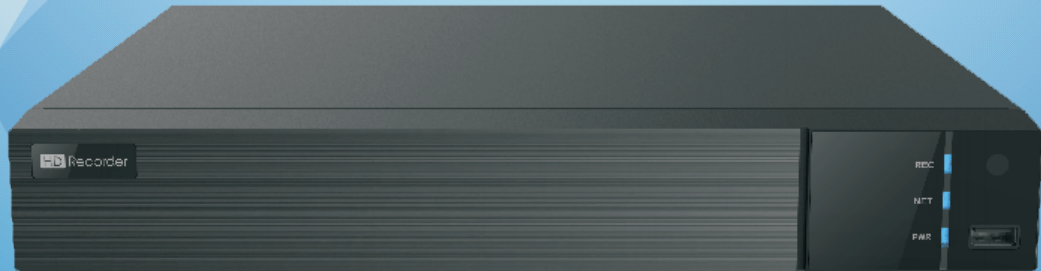

NVR

16/32 CH NVR

8MP/6MP/5MP/4MP/3MP/1080P/720P HD NVR

TD-3100B2

TD-3100B2 series supports 16/32 CH 8MP/6MP/5MP/4MP/3MP/1080P/1280 × 1024/960P/720P high definition IP video input, which adopts the most advanced SOC technique to ensure high definition recording in each channel and realize outstanding robustness of the system.

TD-3100B2 series supports 16/32 CH IP input, simultaneous 16 CH playback, and 4K ultra high definition display. The series of product can meet different security requirements of home, financial, commerce, enterprise, transportation and government, etc.

Features

- Support 16/32CH 8MP/6MP/5MP/4MP/3MP/1080P/1280×1024/960P/720P/960H/D1/CIF IP video input
- H.265S / H.265+ / H.265 / H.264 coding
- Intuitive and user-friendly Graphic User Interface (GUI), Windows style operation by mouse
- Search : time slice, time, event, tag and smart search
- Support multiple VCA (Video Content Analytics) events, such as object abandoned/missing, region intrusion, tripwire, video exception, etc.
- Support POS information overlay on live view and playback
Playback : 16CH simultaneous playback
- Express and flexible backup via USB, network and so on
- Pentaplex : preview, record, playback, backup and remote access
- DHCP, DDNS, PPPoE network protocol
- Remote control via Web or CMS : preview, playback, backup, PTZ and configuration
- Dual stream technology for local storage with high definition, remote network transmission and remote surveillance with mobile device
- Multi-user online simultaneously
- Authorization management, log view and device status view
- 4K ultra high resolution output, true high resolution display
- Support NAT function and QRCode scanning by mobile phones
- Powerful mobile surveillance by smart phones with iOS and Andriod OS