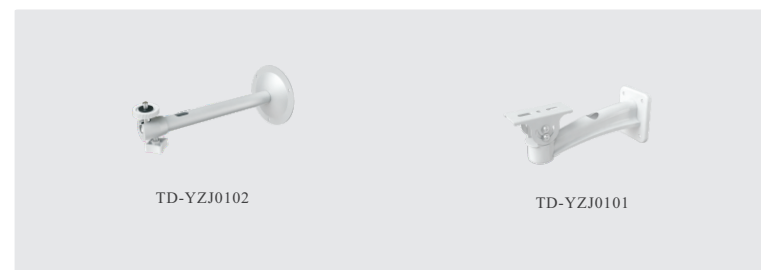

AVAILABLE ACCESSORIES

AVAILABLE MODEL

Available Model	TD-9322A3-LR