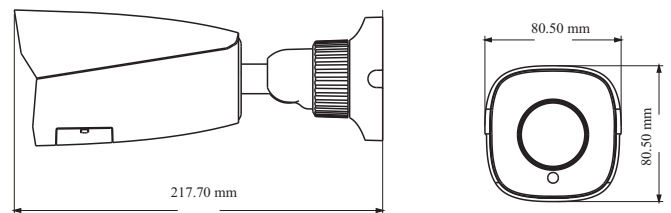

General Function	Watermark, IP address filtering, video mask, heartbeat, password protection, image distortion correction
PoE	Yes, IEEE802.3af
IR Distance	30 ~ 50 m
Ingress Protection	IP 67
<b>Others</b>	
Power Supply	DC12V/PoE
Power Consumption	< 9.5W
Operating Environment	- 30 °C ~ 60 °C (-22°F ~ 140°F) Humidity: less than 95 % (non-condensing)
Dimensions (mm)	217.7 × 80.5 × 80.5
Weight (net)	Approx. 0.67KG
Installation	Ceiling mounting; Wall mounting
Certificate	CE, FCC
Environmental Protection	Directive EU RoHS, WEEE(2012/19/EU), directive 94/62/EC and REACH(EC1907/2006)

### DIMENSIONS