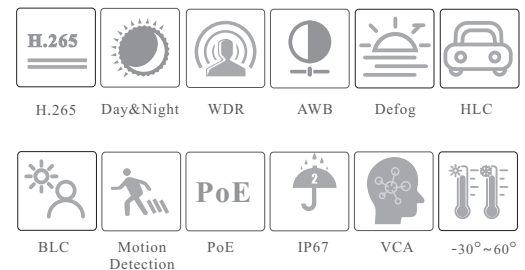

CAMERA

## 2MP IR Starlight Bullet Network Camera

- 2MP ( 1920 × 1080 ) @30fps
- Support smart H.265/H.264 coding
- ICR auto switch, true day / night vision
- 30 ~ 50m IR night view distance
- Starlight
- Fixed or motorized zoom lens optional
- 3D DNR, true WDR, HLC, BLC, Defog, Smart IR and ROI coding
- Support corridor mode
- Support image distortion correction
- Built-in micro SD card slot
- DC12V/PoE power supply
- IP67 ingress protection
- Support three streams
- Support mobile surveillance by smart phones & tablet PCs with iOS and Android OS
- Intelligent analytics

General Function	Watermark, IP address filtering, video mask, heartbeat, password protection, image distortion correction
PoE	Yes, IEEE802.3af
IR Distance	30 ~ 50 m
Ingress Protection	IP 67
<b>Others</b>	
Power Supply	DC12V/PoE
Power Consumption	< 9.5W
Operating Environment	- 30 °C ~ 60 °C (-22°F ~ 140°F) Humidity: less than 95 % (non-condensing)
Dimensions (mm)	217.7 × 80.5 × 80.5
Weight (net)	Approx. 0.67KG
Installation	Ceiling mounting; Wall mounting
Certificate	CE, FCC
Environmental Protection	Directive EU RoHS, WEEE(2012/19/EU), directive 94/62/EC and REACH(EC1907/2006)