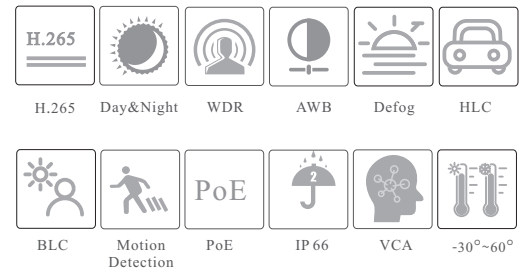

CAMERA

## 5MP AI Bullet Network Camera

- 5MP (2592 × 1944) H.265 full real time coding
- Max. resolution: 2592 × 1944
- ICR auto switch, true day / night
- 30 ~ 50m IR night view distance; motorized zoom lens
- 3D DNR, true WDR, HLC, BLC, Defog and ROI coding
- 1CH audio input; 1CH audio output; 1CH speaker
- Built-in micro SD card slot, up to 256GB
- DC12V/PoE power supply
- IP66 ingress protection
- Support three streams
- P2P function optional
- Support remote monitoring by smart phones & tablet PCs with iOS and Android OS
- Intelligent analytics: abnormal video signal detection (scene change, video blur & video color cast detection), line crossing detection (human/vehicle classification), region intrusion/entrance/exiting detection (human/vehicle classification), sound and light warning